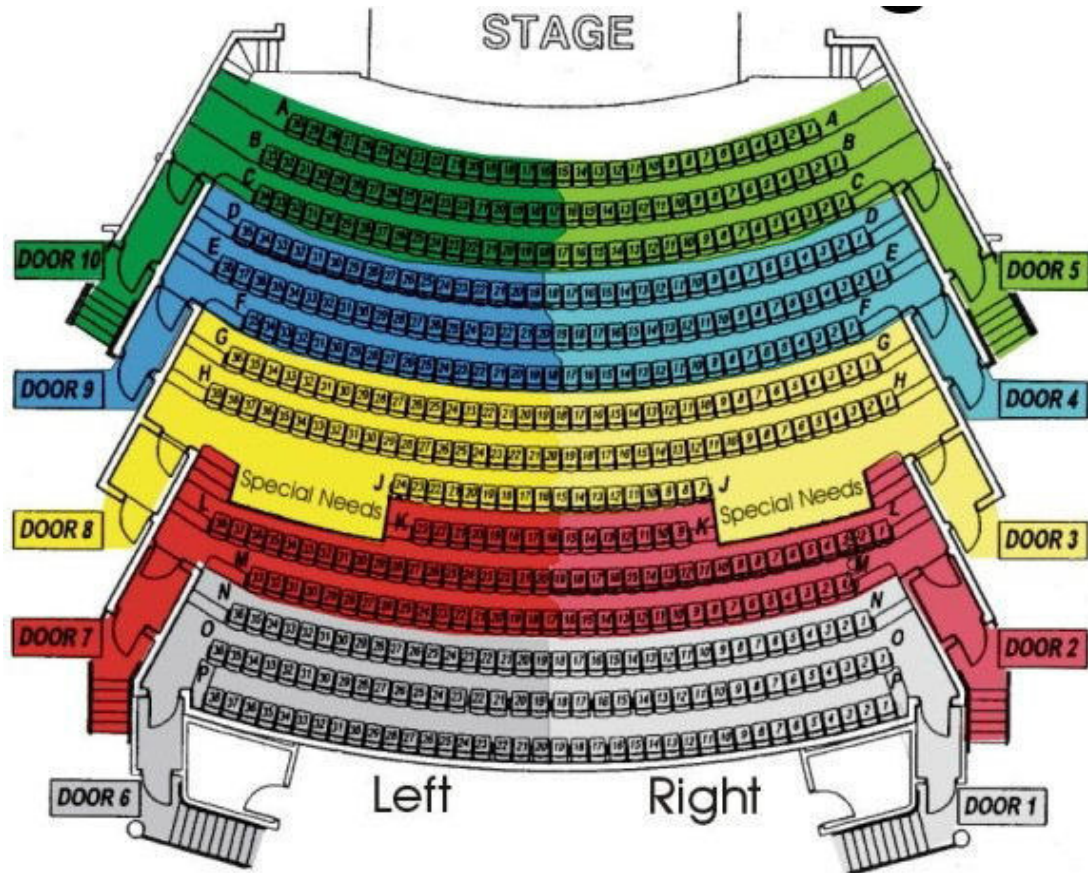

VERNON PERFORMING ARTS CENTRE SEATING CHART

Lower House of Theatre

Upper Balcony Seating